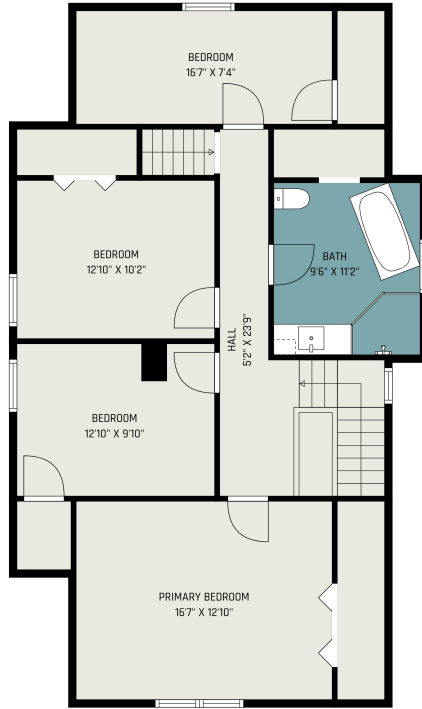

GROSS INTERNAL AREA
Below Ground: 0 sq. ft, FLOOR 2: 875 sq. ft, FLOOR 3: 1026 sq. ft
EXCLUDED AREAS: ROOM: 164 sq. ft, STORAGE: 444 sq. ft, UTILITY: 254 sq. ft
TOTAL: 1901 sq. ft